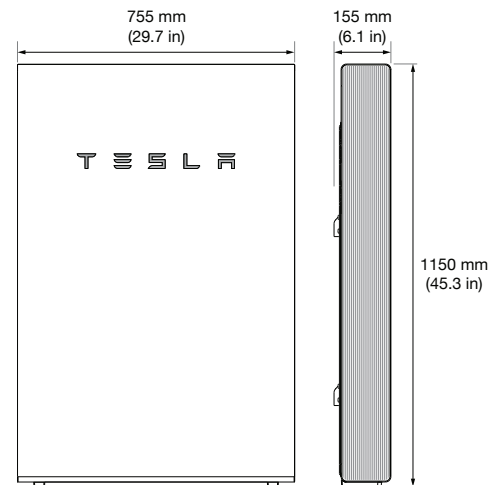

<sup>1</sup>Values provided for 25°C, 3.3 kW charge/discharge power.

<sup>2</sup>In Backup mode, grid charge power is limited to 3.3 kW.

<sup>3</sup>AC to battery to AC, at beginning of life.

## MECHANICAL SPECIFICATIONS

Dimensions	1150 mm x 755 mm x 155 mm
Weight	125 kg
Mounting options	Floor or wall mount